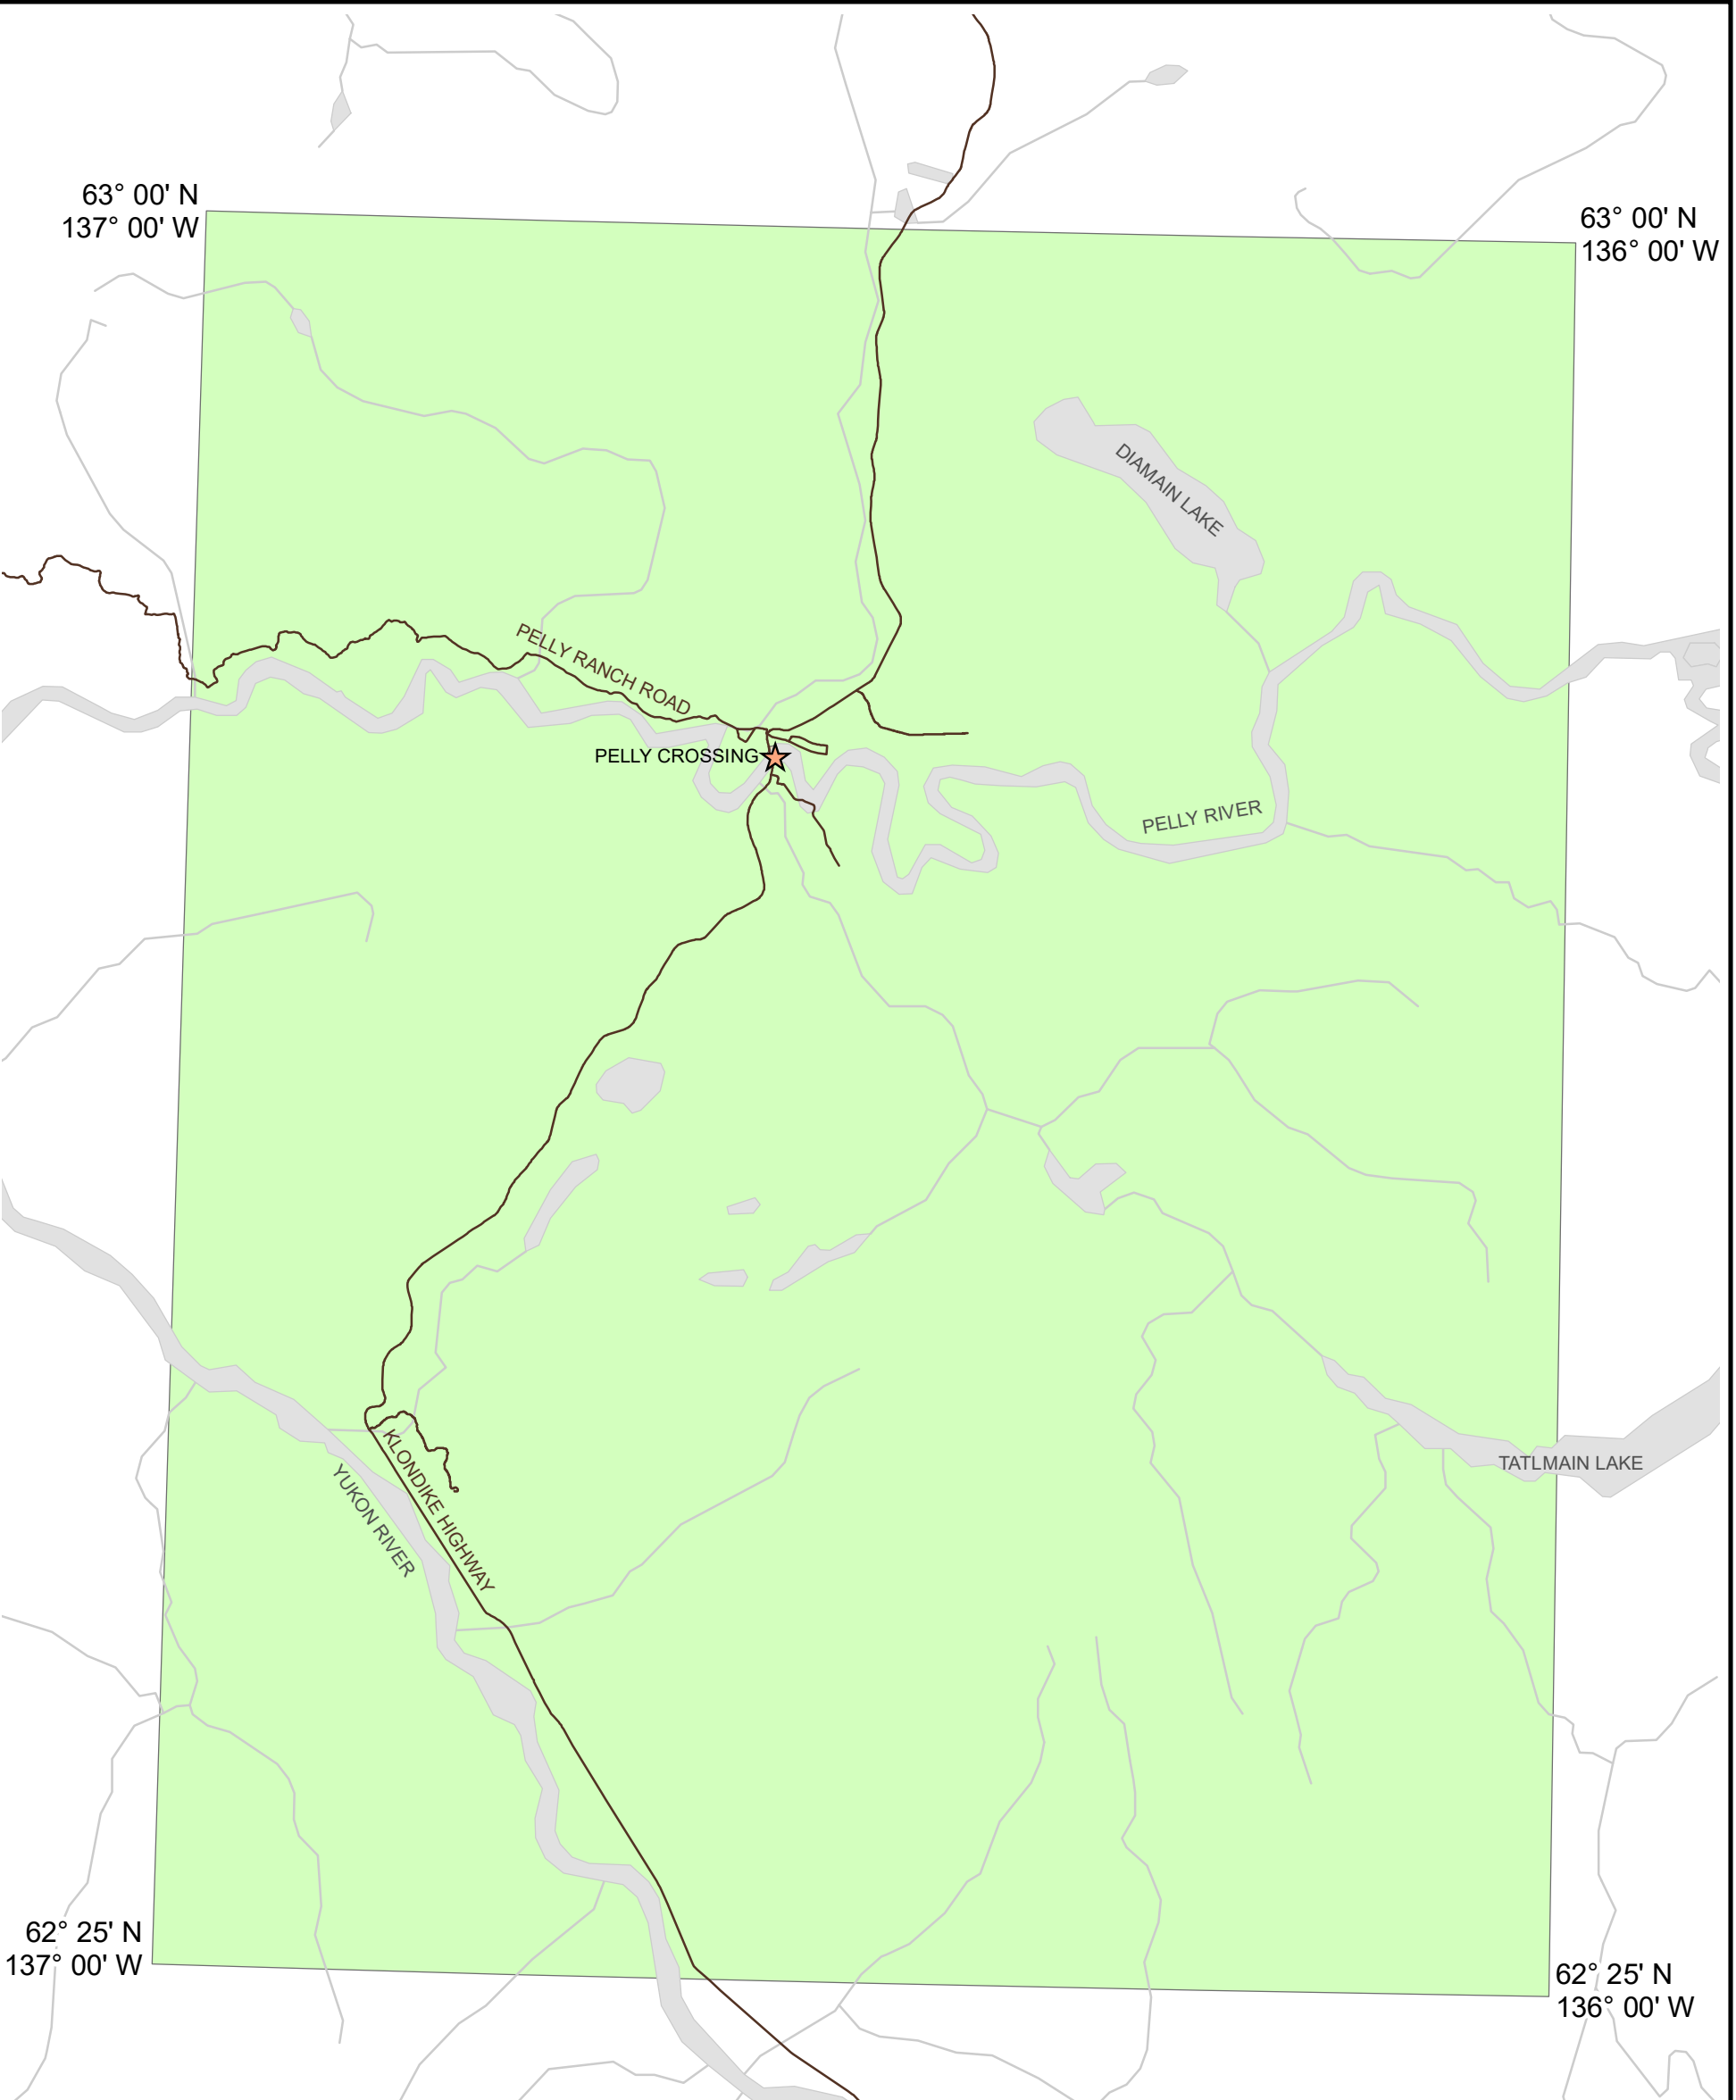

63° 00' N  
137° 00' W

63° 00' N  
136° 00' W

62° 25' N  
137° 00' W

62° 25' N  
136° 00' W

**YUKON GOVERNMENT  
DEPARTMENT OF EDUCATION**

**Eliza Van Bibber School**

**Legend**

-  School Location
-  Limits of Settlement
-  M.O. Education Act Boundary

Scale: 1:250,000

Prepared by:

Datum: NAD83, Projection: UTM Zone 8  
Project No: 37740, Date: August 24, 2020

**YUKON**

**LOCATION**