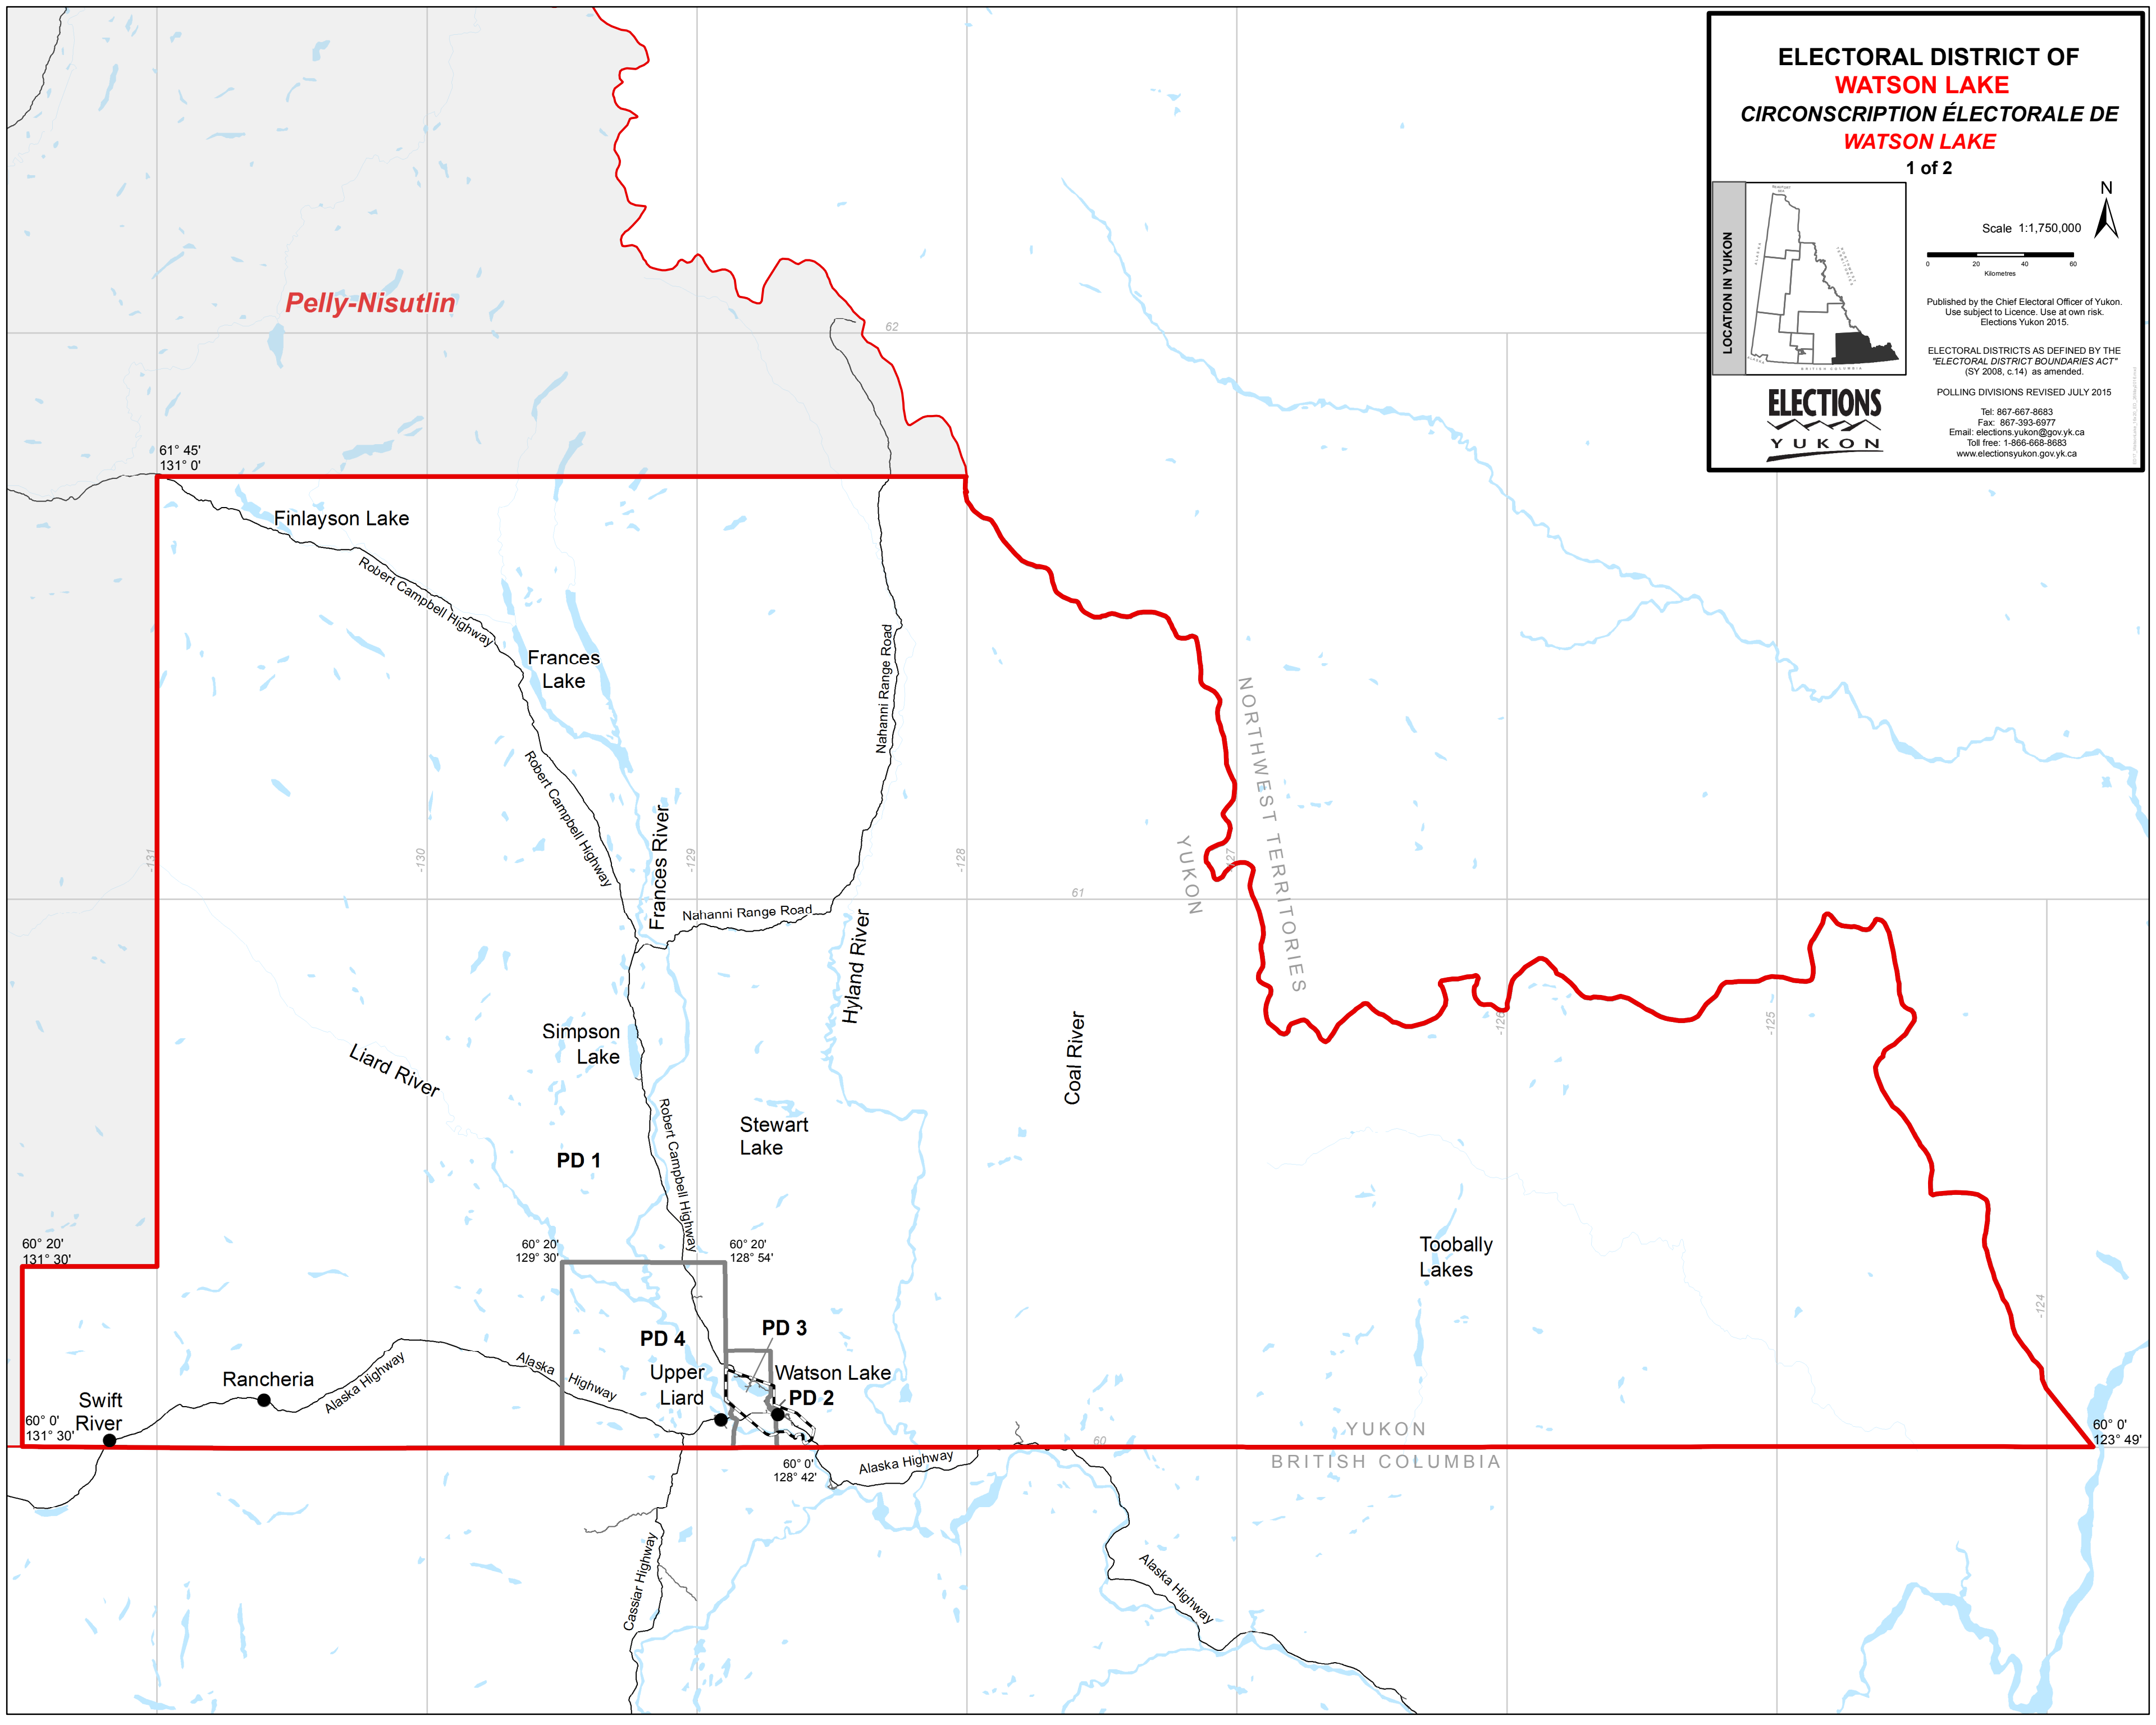

**ELECTORAL DISTRICT OF
WATSON LAKE
CIRCONSCRIPTION ÉLECTORALE DE
WATSON LAKE**

1 of 2

Published by the Chief Electoral Officer of Yukon.
Use subject to Licence. Use at own risk.
Elections Yukon 2015.

ELECTORAL DISTRICTS AS DEFINED BY THE
"ELECTORAL DISTRICT BOUNDARIES ACT"
(SY 2008, c.14) as amended.

POLLING DIVISIONS REVISED JULY 2015

Tel: 867-667-8683
Fax: 867-393-6977
Email: elections.yukon@gov.yk.ca
Toll free: 1-866-668-8683
www.electionsyukon.gov.yk.ca

Pelly-Nisutlin

Finlayson Lake

Frances Lake

Simpson Lake

Stewart Lake

Upper Liard

Watson Lake

Toobally Lakes

61° 45'
131° 0'

60° 20'
131° 30'

60° 0'
131° 30'

60° 20'
129° 30'

60° 20'
128° 54'

60° 0'
128° 42'

60° 0'
123° 49'

Robert Campbell Highway

Robert Campbell Highway

Robert Campbell Highway

Nahanni Range Road

Nahanni Range Road

Liard River

Frances River

Hyland River

Coal River

Rancheria

Swift River

Alaska Highway

Alaska Highway

Alaska Highway

Cassiar Highway

Alaska Highway

NORTHWEST TERRITORIES
YUKON

YUKON
BRITISH COLUMBIA