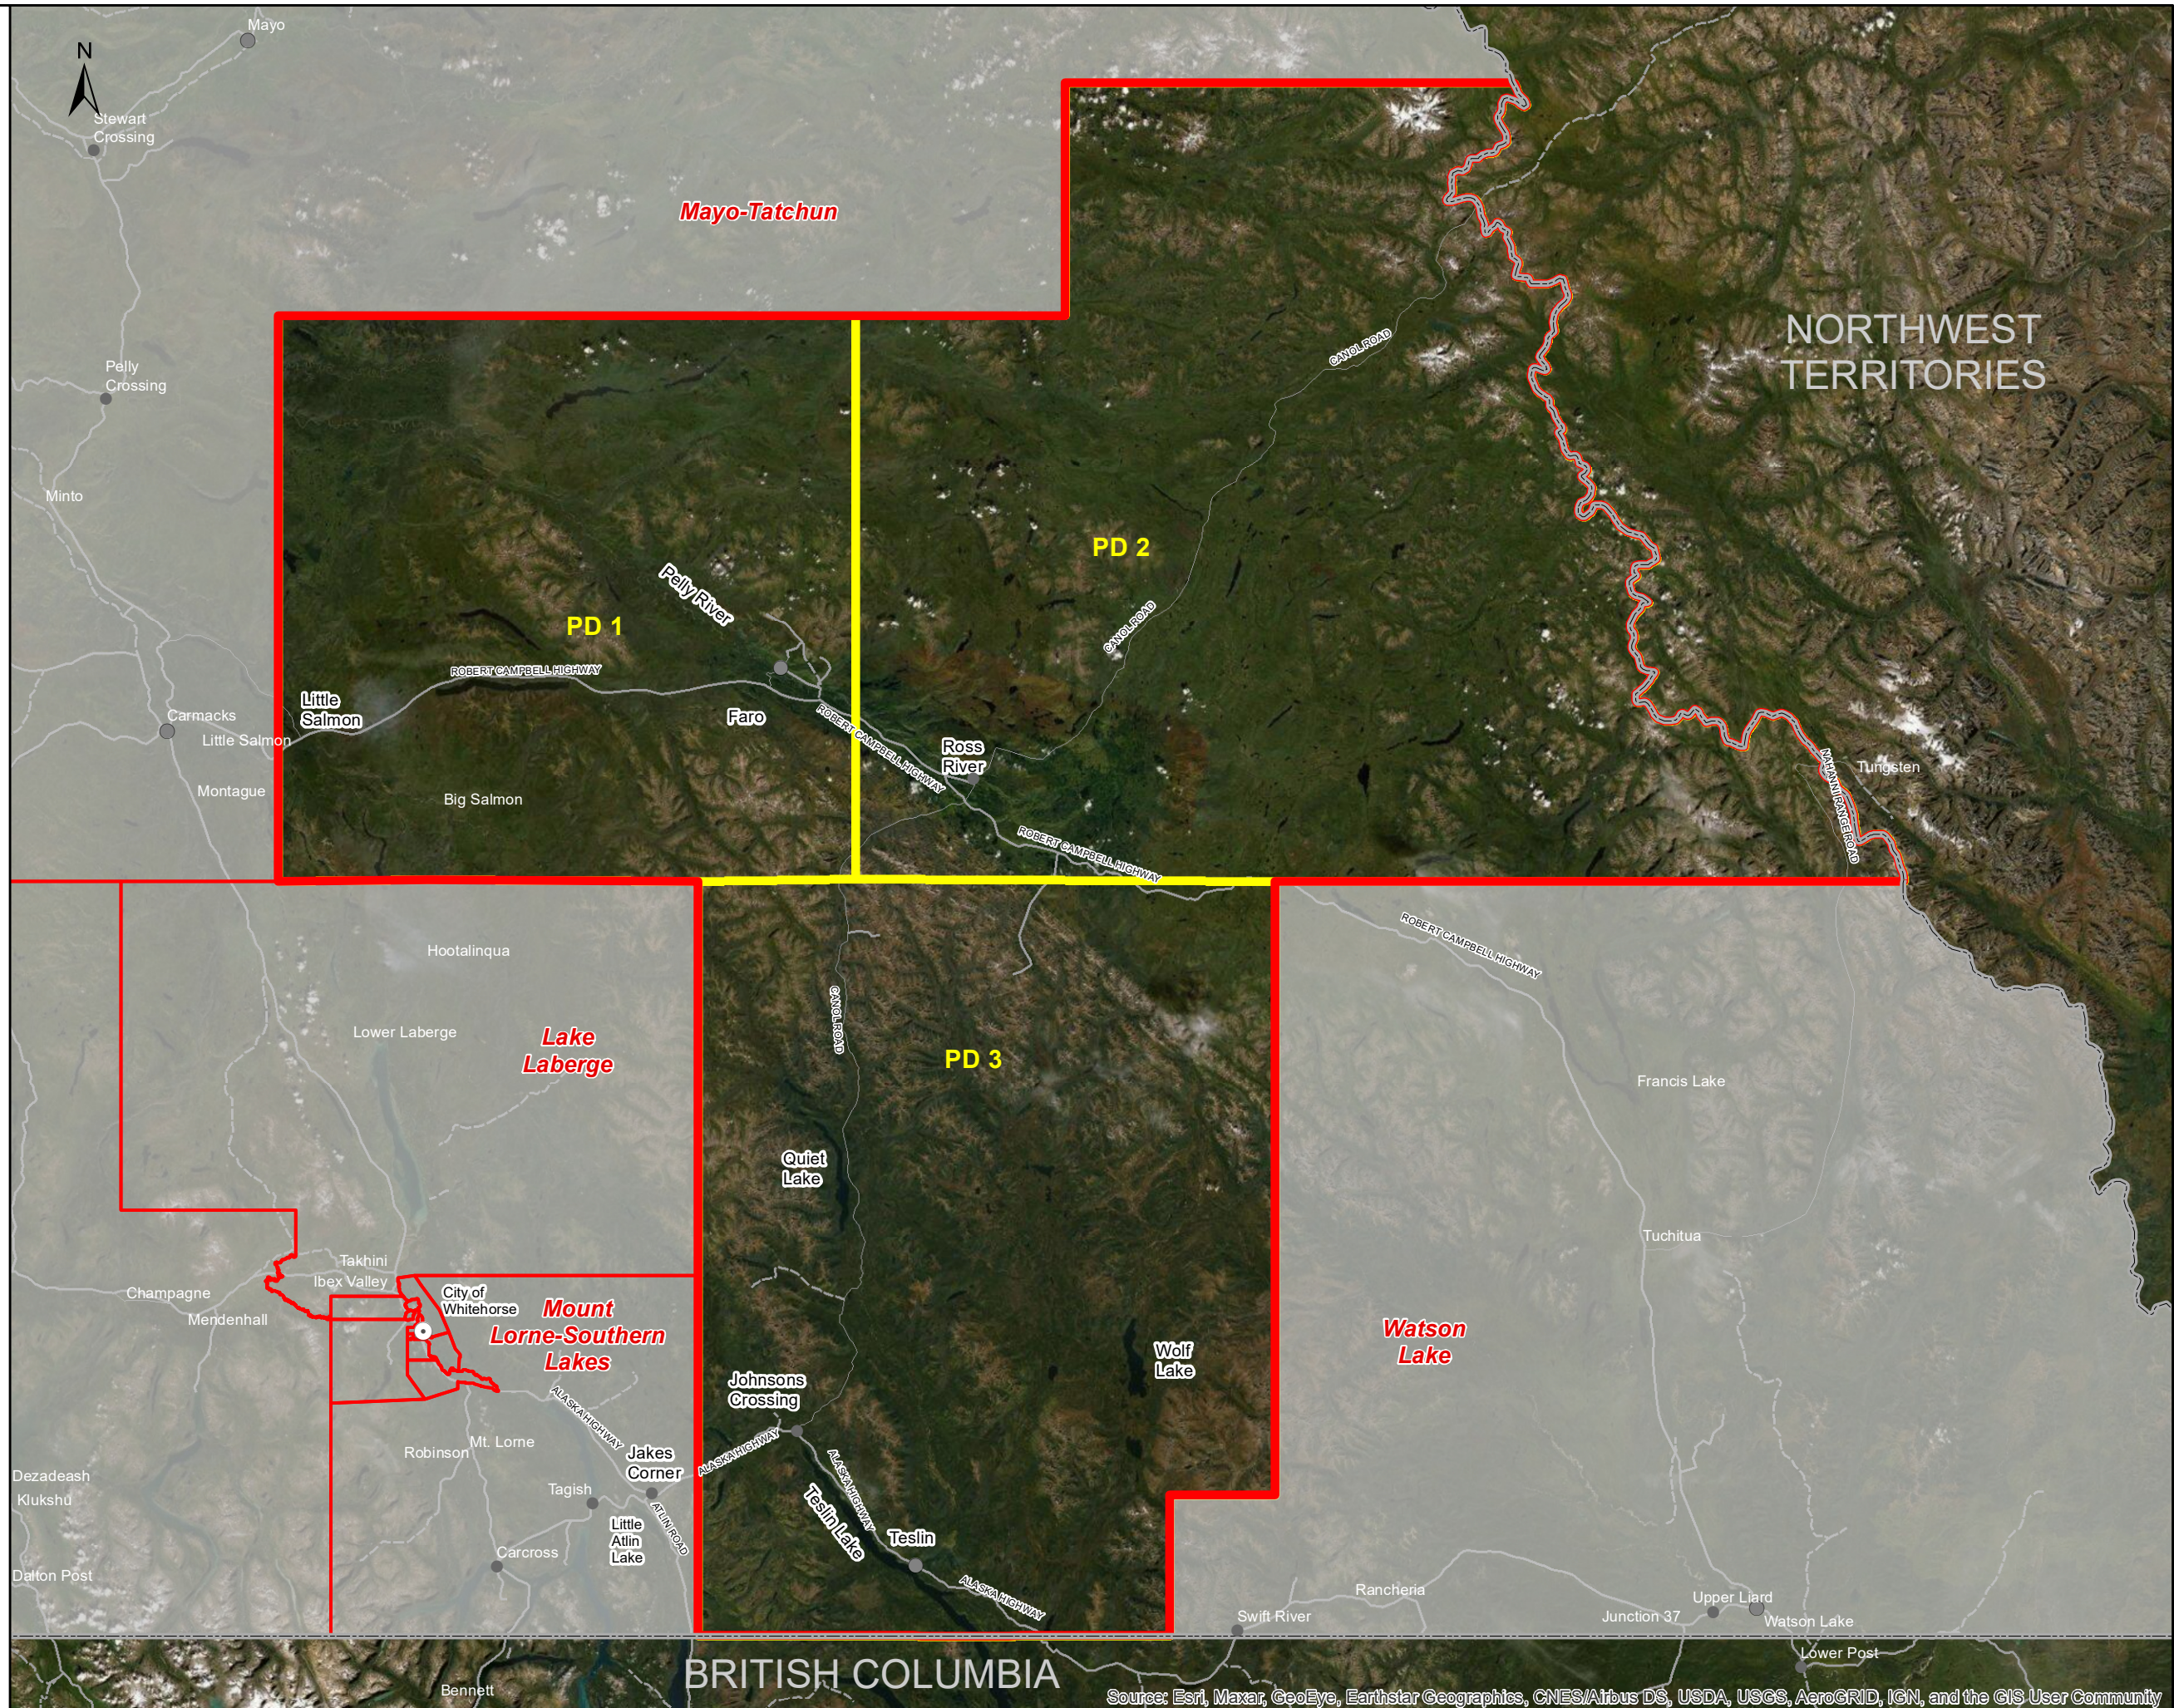

Electoral District

Pelly - Nisutlin

ED09

Circonscription électorale

POLLING DIVISIONS - 3/3

- PD 1
- PD 2
- PD 3

2703 2nd Ave
PO Box 2710 (A-9)
Whitehorse, Yukon Y1A 2C6

electionsyukon.ca
info@electionsyukon.ca
1 (866) 668-8683 (toll free)

Published by the Chief Electoral
Officer of Yukon

Revised: Feb 2021

Source: Esri, Maxar, GeoEye, Earthstar Geographics, CNES/Airbus DS, USDA, USGS, AeroGRID, IGN, and the GIS User Community