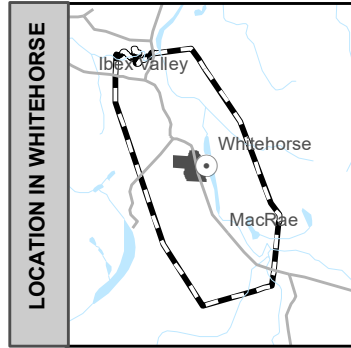

Electoral District

Mountainview

ED08

Map 1 of 2

Circonscription électorale

POLLING DIVISIONS - 5/5

- PD 1
- PD 2
- PD 3
- PD 4
- PD 5

2703 2nd Ave
PO Box 2710 (A-9)
Whitehorse, Yukon Y1A 2C6