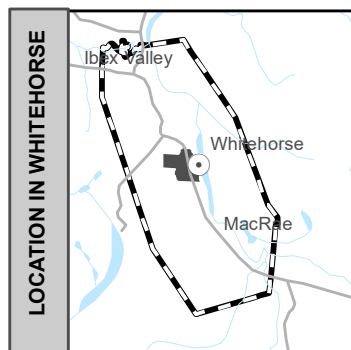

Electoral District

Mountainview

ED08

Map 2 of 2

Circonscription électorale

POLLING DIVISIONS - 5/5

- PD 1
- PD 2
- PD 3
- PD 4
- PD 5

2703 2nd Ave
PO Box 2710 (A-9)
Whitehorse, Yukon Y1A 2C6