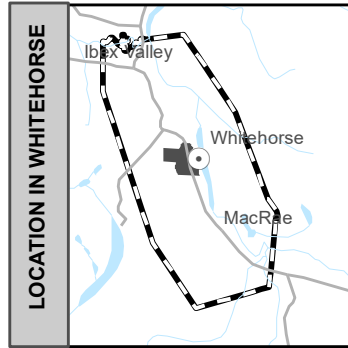

Electoral District

Mountainview

ED08

Map 2 of 2

Circonscription électorale

POLLING DIVISIONS - 5/5

- PD 1
- PD 2
- PD 3
- PD 4
- PD 5

2703 2nd Ave
PO Box 2710 (A-9)
Whitehorse, Yukon Y1A 2C6